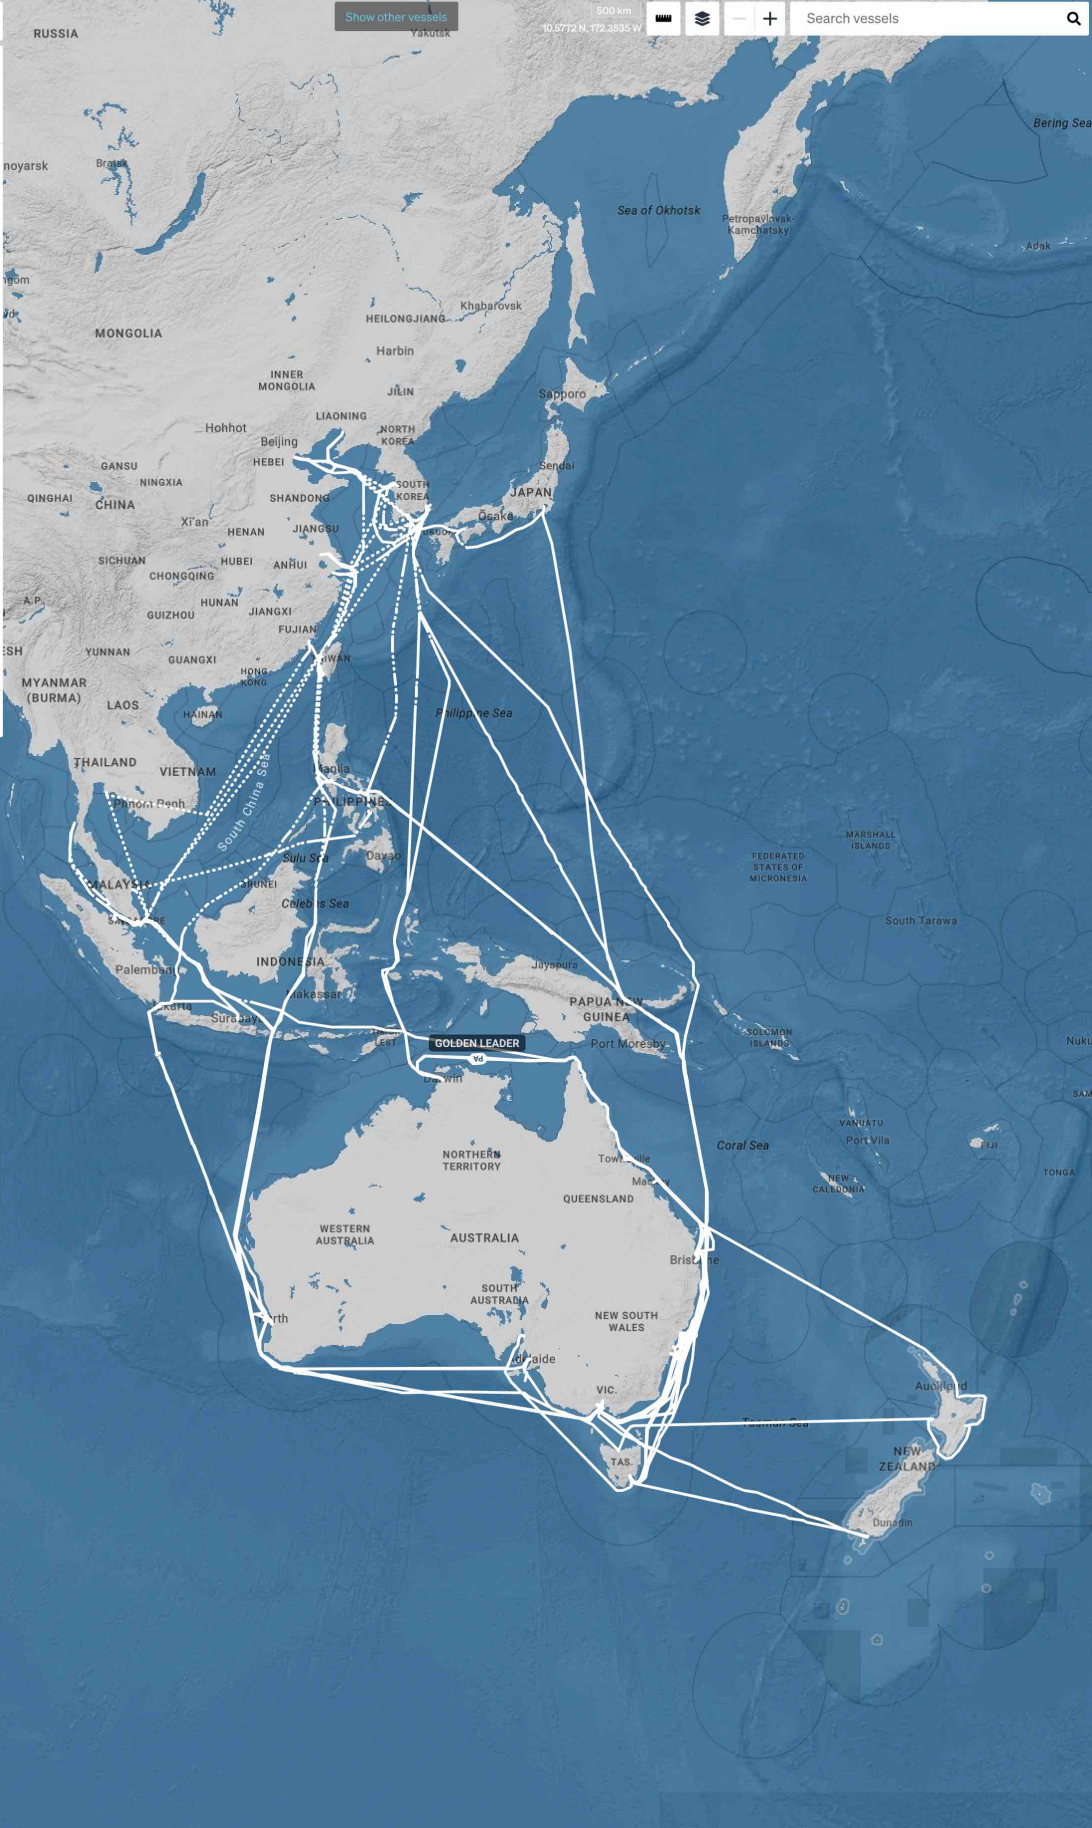

GOLDEN LEADER, Panama, Tanker - Hazard B

Summary

Encounters	None
------------	------

Time at sea	520d 15h 9m
-------------	-------------

Time in port	167d 2h 46m
--------------	-------------

Missing AIS data	111d 12h 38m
------------------	--------------

Analysis results

1 vessel selected

GOLDEN LEADER

Overview [Track history](#)

Details as at 19 Mar 2022, 14:55

Location **10.6902 S, 133.8960 E**
(from 19 Mar 2022, 14:54)

Orientation **266°**

Speed **14kn**

- Unknown
Est. arrival information unavailable
- Townsville, Australia
Departed 15 Mar 2022, 22:44

157 AIS data gaps, 111d 12h 38m total AIS data missing

[Open vessel report](#)

Track history

Last 687 days

21h 36m in port

Loitering

10 Mar 2022, 14:22 – 11 Mar 2022, 07:36

17h 14m loitering

Geelong, Australia

3 Mar 2022, 10:59 – 6 Mar 2022, 02:08

2d 15h 8m in port

Melbourne, Australia